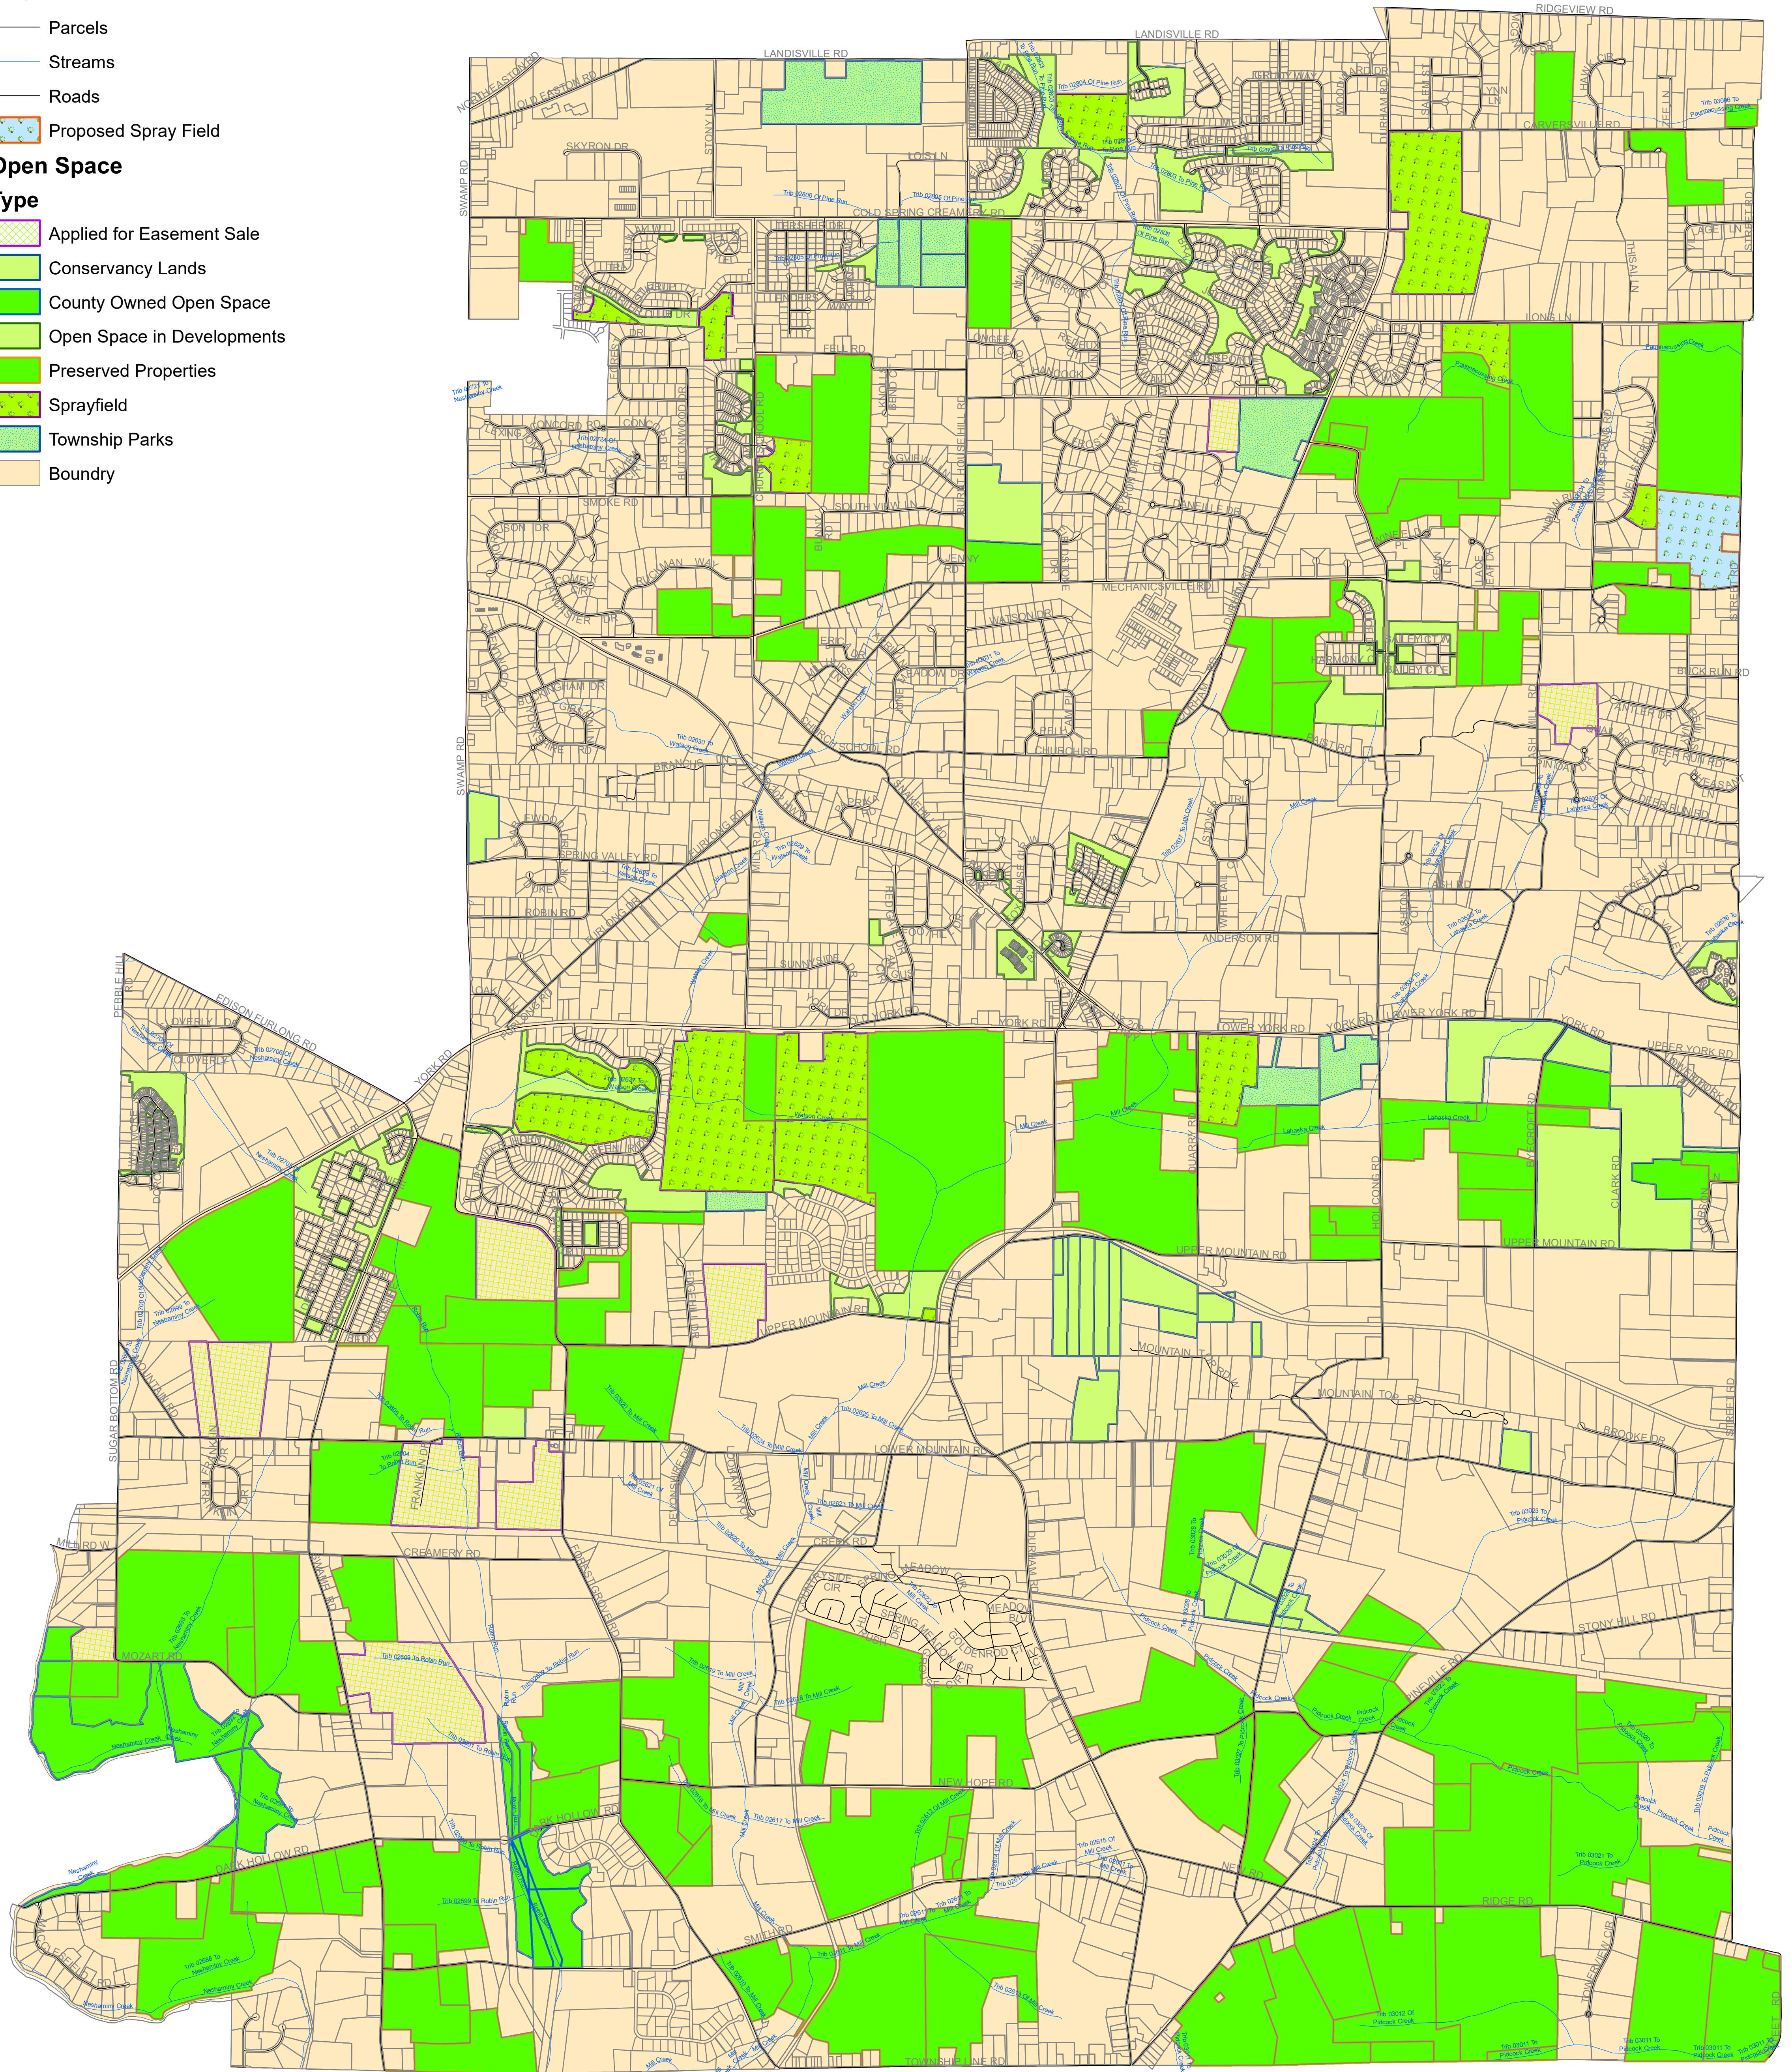

Buckingham Township Open Space Map

Legend

- Parcels
- Streams
- Roads
- Proposed Spray Field

Open Space

Type

- Applied for Easement Sale
- Conservancy Lands
- County Owned Open Space
- Open Space in Developments
- Preserved Properties
- Sprayfield
- Township Parks
- Boundry

April 23, 2024

0 0.325 0.65 1.3 Miles

Open Space Map

Buckingham Township
Bucks County, Pennsylvania

Castle Valley Consultants
Engineers - Land Planners - Design Professionals
10 Beulah Road, New Britain, Pennsylvania, 18901, 215.348.8257