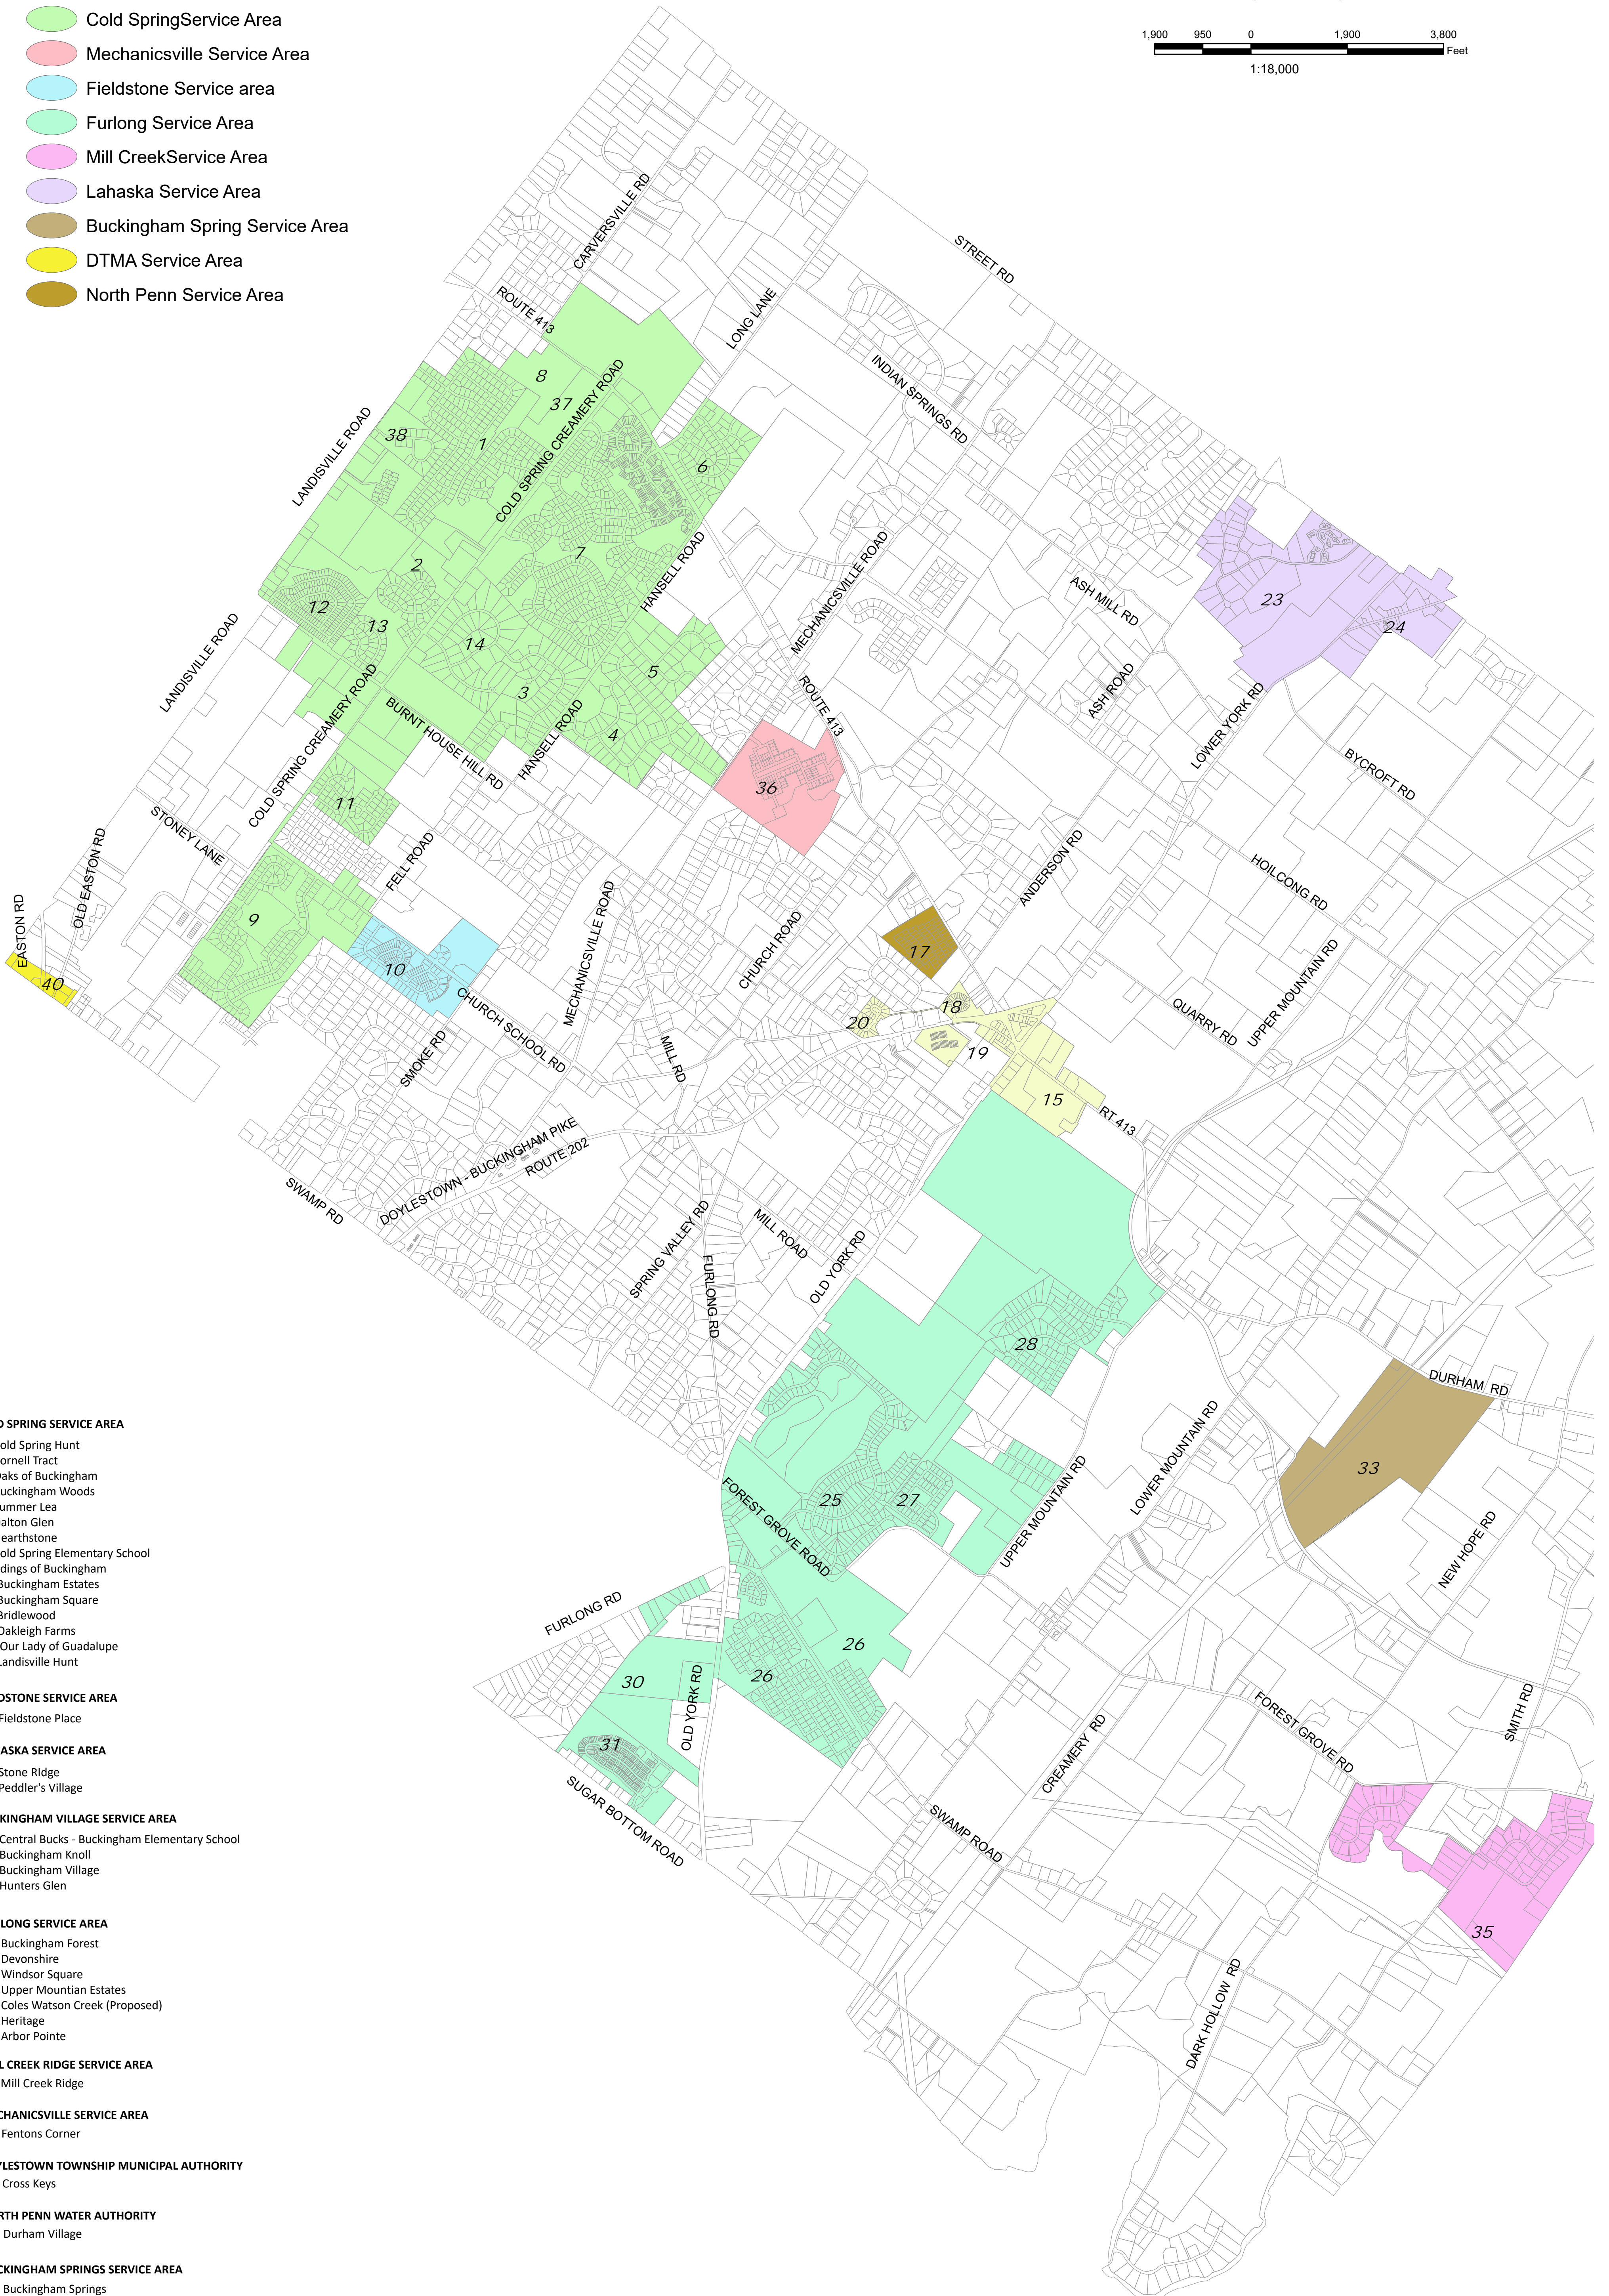

WATER SERVICE AREAS

Buckingham Township
Bucks County, Pennsylvania

Legend

- Buckingham Village Service Area
- Cold Spring Service Area
- Mechanicsville Service Area
- Fieldstone Service area
- Furlong Service Area
- Mill Creek Service Area
- Lahaska Service Area
- Buckingham Spring Service Area
- DTMA Service Area
- North Penn Service Area

COLD SPRING SERVICE AREA

1. Cold Spring Hunt
2. Cornell Tract
3. Oaks of Buckingham
4. Buckingham Woods
5. Summer Lea
6. Dalton Glen
7. Hearthstone
8. Cold Spring Elementary School
9. Ridings of Buckingham
11. Buckingham Estates
12. Buckingham Square
13. Bridlewood
14. Oakleigh Farms
37. Our Lady of Guadalupe
38. Landisville Hunt

FIELDSTONE SERVICE AREA

10. Fieldstone Place

LAHASKA SERVICE AREA

23. Stone Ridge
24. Peddler's Village

BUCKINGHAM VILLAGE SERVICE AREA

15. Central Bucks - Buckingham Elementary School
18. Buckingham Knoll
19. Buckingham Village
20. Hunters Glen

FURLONG SERVICE AREA

25. Buckingham Forest
26. Devonshire
27. Windsor Square
28. Upper Mountain Estates
29. Coles Watson Creek (Proposed)
30. Heritage
31. Arbor Pointe

MILL CREEK RIDGE SERVICE AREA

35. Mill Creek Ridge