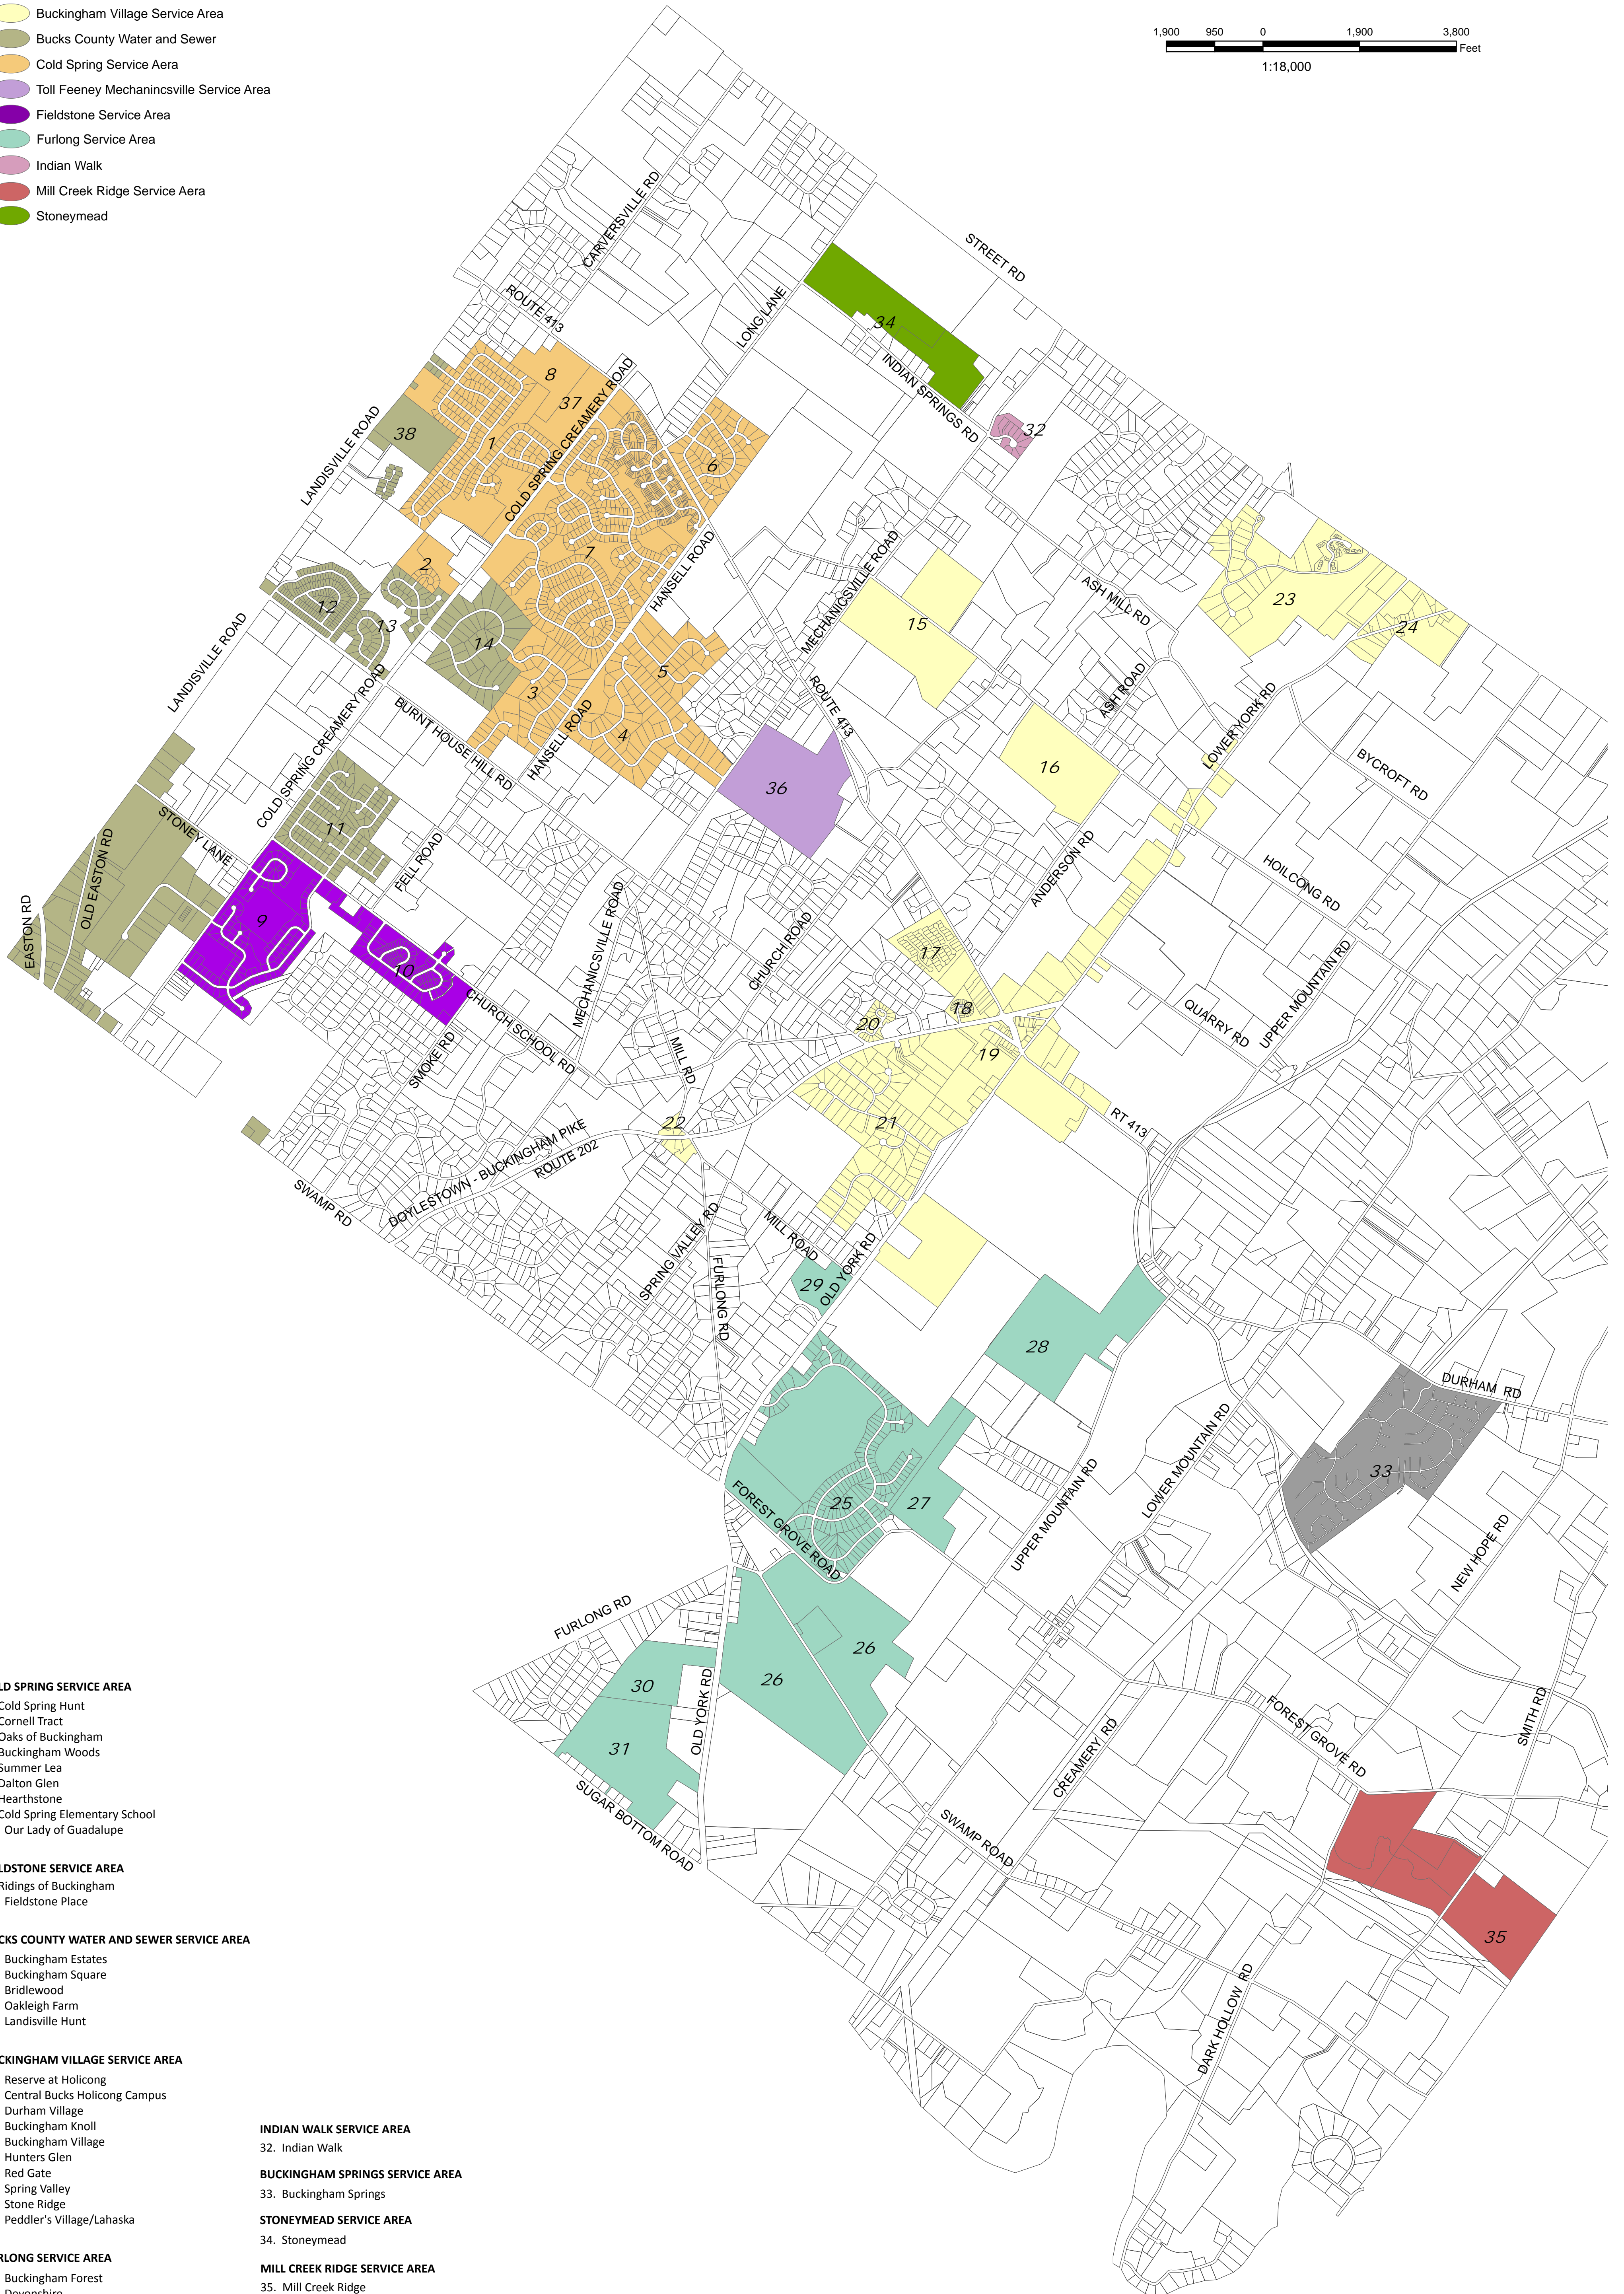

LEGEND

- Parcels
- SEWER SERVICE AREA**
- Buckingham Springs
- Buckingham Village Service Area
- Bucks County Water and Sewer
- Cold Spring Service Area
- Toll Feeney Mechanicsville Service Area
- Fieldstone Service Area
- Furlong Service Area
- Indian Walk
- Mill Creek Ridge Service Area
- Stonemead

SEWER SERVICE AREA

**Buckingham Township
Bucks County, Pennsylvania**

COLD SPRING SERVICE AREA

1. Cold Spring Hunt
2. Cornell Tract
3. Oaks of Buckingham
4. Buckingham Woods
5. Summer Lea
6. Dalton Glen
7. Hearthstone
8. Cold Spring Elementary School
37. Our Lady of Guadalupe

FIELDSTONE SERVICE AREA

9. Ridings of Buckingham
10. Fieldstone Place

BUCKS COUNTY WATER AND SEWER SERVICE AREA

11. Buckingham Estates
12. Buckingham Square
13. Bridlewood
14. Oakleigh Farm
38. Landisville Hunt

FURLONG SERVICE AREA

25. Buckingham Forest
26. Devonshire
27. Windsor Square
28. Upper Mountain Estates
29. Coles Watson Creek (Proposed)
30. Heritage
31. Arbor Pointe

INDIAN WALK SERVICE AREA

32. Indian Walk