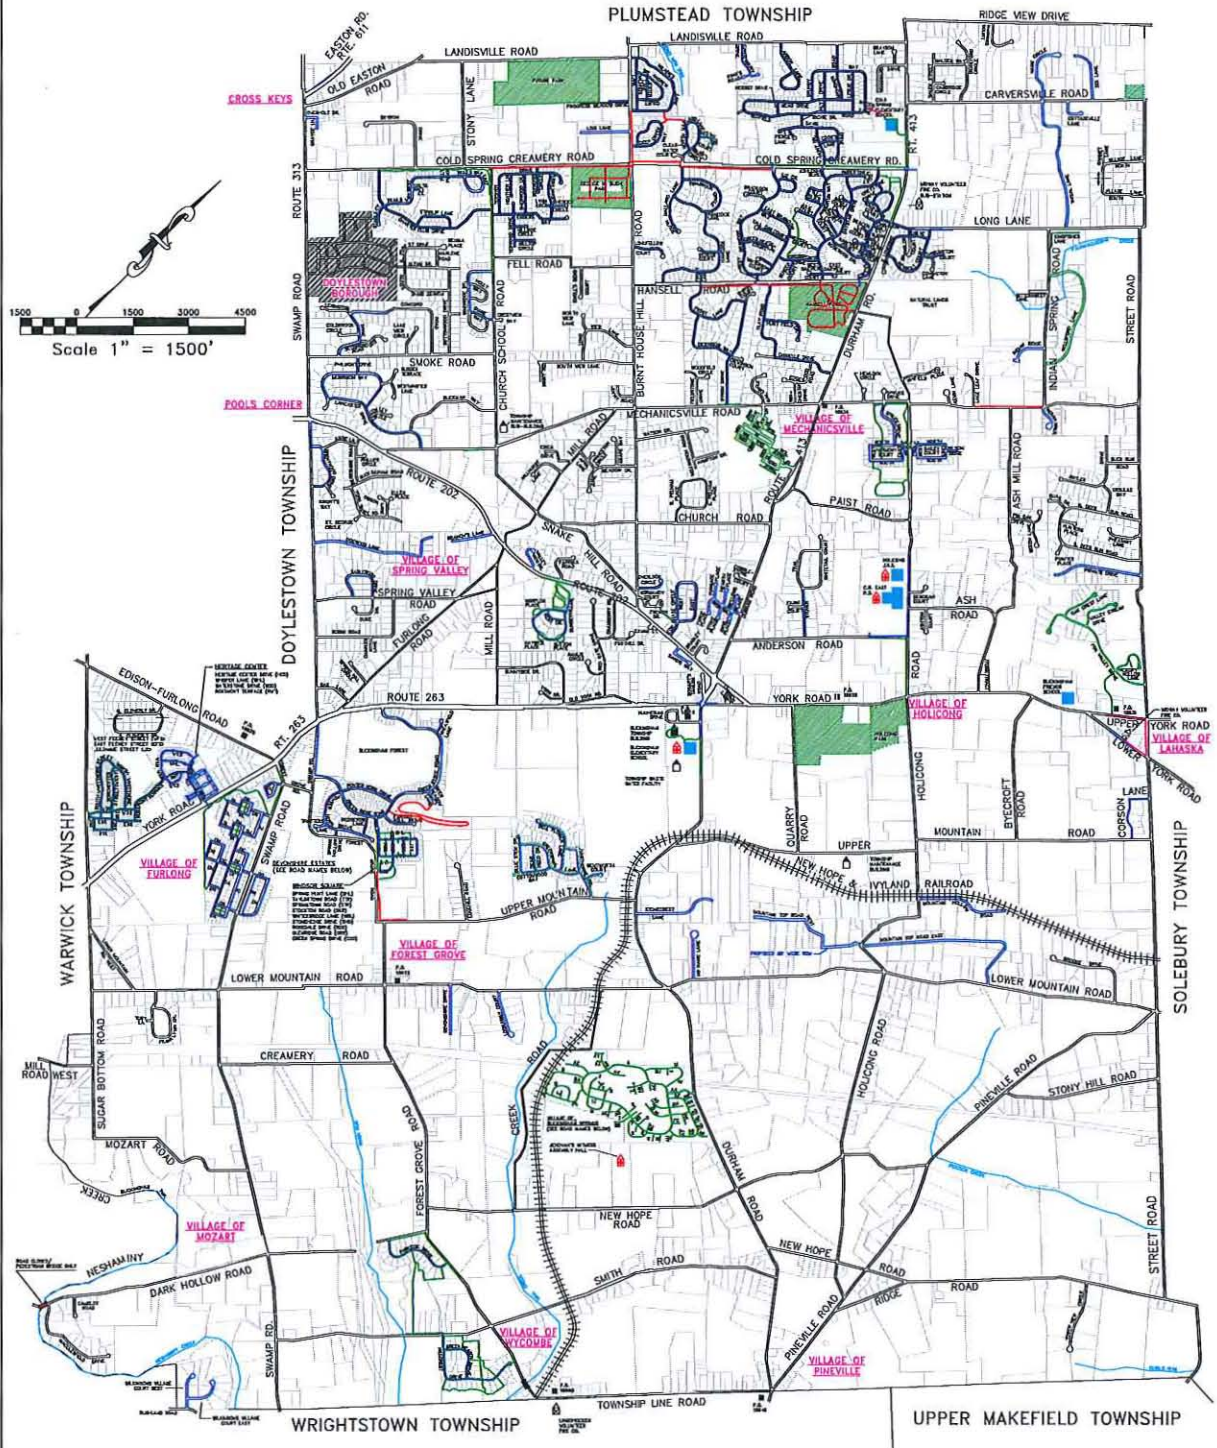

- LEGEND:**
- ROADS UNDER CONSTRUCTION
 - DEVELOPMENT ROADS IN PLANNING
 - PRIVATE ROADS
 -  TOWNSHIP BUILDING
 -  POST OFFICE
 -  FIRE HOUSE
 -  TOWNSHIP PARK
 -  EMERGENCY OPERATIONS
 -  EVACUATION CENTERS
 - EXISTING TRAIL
 - EXISTING SIDEWALK
 - EXISTING FOOTPATH
 - EXISTING WALKWAY ON PRIVATELY OWNED LAND

BUCKINGHAM TOWNSHIP TRAIL SYSTEM PLAN

(UPDATED MAY 24, 2017)

ROADS UNDER CONSTRUCTION		DEVELOPMENT ROADS IN PLANNING		PRIVATE ROADS		TOWNSHIP BUILDING		POST OFFICE		FIRE HOUSE		TOWNSHIP PARK		EMERGENCY OPERATIONS		EVACUATION CENTERS		EXISTING TRAIL		EXISTING SIDEWALK		EXISTING FOOTPATH		EXISTING WALKWAY ON PRIVATELY OWNED LAND	
1	2	3	4	5	6	7	8	9	10	11	12	13	14	15	16	17	18	19	20	21	22	23	24	25	